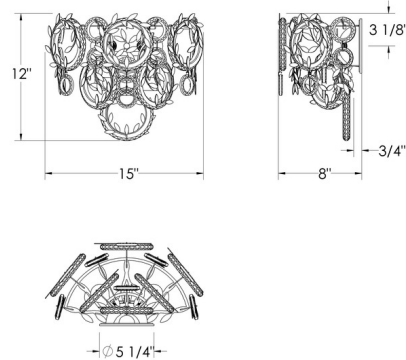

Description

The Concetta Wall Sconce adds a stunning, nature inspired elegance to your interior space. Its half circular frame features layered tiers of faceted crystal rings, accented by intricately crafted metal leaves that weave gracefully throughout. Through sunlight or when lit, it casts warm, inviting patterns of light and shadow across your room.

Shown in antique silver / clear radiance crystal

Specifications

COLOR Clear Radiance Crystal
BODY FINISH Antique Silver
WATTAGE 18W
DIMMER Standard 120V
DIMENSIONS 15\"W x 12\"H x 8\"D
BULB NOT INCLUDED 2 x G16.5/Candelabra (E12)/9W/120V LED
OTHER BULB OPTIONS G16.5/Candelabra (E12)/60W/120V Incandescent