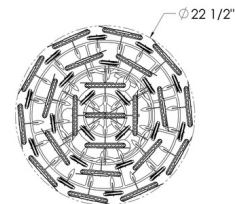

Lightology

lightology.com
866-954-4489
07-09-26

Project: _____

Company: _____

Location: _____ Fixture Type: _____

SPEC #: **SCH1544191**

Approved On: _____ Approved By: _____

Concetta Ceiling Flush Light

By Schonbek Signature

Description

The Concetta Ceiling Flush Light adds a stunning, nature inspired elegance to your interior space. Its circular frame features layered tiers of faceted crystal rings, accented by intricately crafted metal leaves that weave gracefully throughout. Through sunlight or when lit, it casts warm, inviting patterns of light and shadow across your room.

Shown in black / clear radiance crystal

Specifications

COLOR	Clear Radiance Crystal
BODY FINISH	Black
WATTAGE	21W
DIMMER	Standard 120V
DIMENSIONS	22.5"W x 16.5"H
BULB NOT INCLUDED	3 x G16.5/Candelabra (E12)/7W/120V LED
OTHER BULB OPTIONS	G16.5/Candelabra (E12)/40W/120V Incandescent

CLICK TO VIEW PRODUCT

Notes: