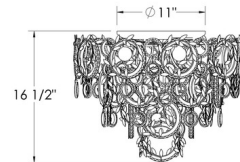

### Description

The Concetta Ceiling Flush Light adds a stunning, nature inspired elegance to your interior space. Its circular frame features layered tiers of faceted crystal rings, accented by intricately crafted metal leaves that weave gracefully throughout. Through sunlight or when lit, it casts warm, inviting patterns of light and shadow across your room.

### Specifications

COLOR	Clear Radiance Crystal
BODY FINISH	Black
WATTAGE	21W
DIMMER	Standard 120V
DIMENSIONS	22.5"W x 16.5"H
BULB NOT INCLUDED	3 x G16.5/Candelabra (E12)/7W/120V LED
OTHER BULB OPTIONS	G16.5/Candelabra (E12)/40W/120V Incandescent