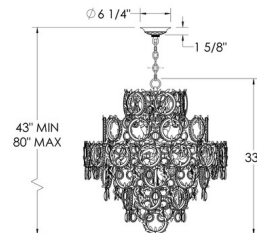

### Specifications

COLOR . . . . . Clear Radiance Crystal  
BODY FINISH . . . . . French Gold  
WATTAGE . . . . . 72W  
DIMMER . . . . . Standard 120V  
DIMENSIONS . . . . . 29.5"W x 33"H  
BULB NOT INCLUDED . . . . . 8 x B10/Candelabra (E12)/9W/120V LED  
OTHER BULB OPTIONS . . . . . B10/Candelabra (E12)/40W/120V Incandescent

### Technical Information

PRODUCT DIMENSIONS . . . . . Min/Max Adjustable Overall Height: 43" - 80"

Shown in french gold / clear radiance crystal

CLICK TO VIEW PRODUCT

Notes: