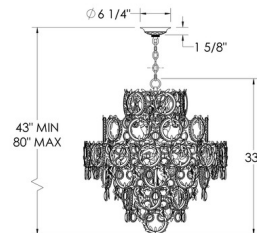

Specifications

COLOR Clear Radiance Crystal
BODY FINISH French Gold
WATTAGE 72W
DIMMER Standard 120V
DIMENSIONS 29.5"W x 33"H
BULB NOT INCLUDED 8 x B10/Candelabra (E12)/9W/120V LED
OTHER BULB OPTIONS B10/Candelabra (E12)/40W/120V Incandescent

Technical Information

PRODUCT DIMENSIONS Min/Max Adjustable Overall Height: 43" - 80"

Shown in french gold / clear radiance crystal

CLICK TO VIEW PRODUCT

Notes: