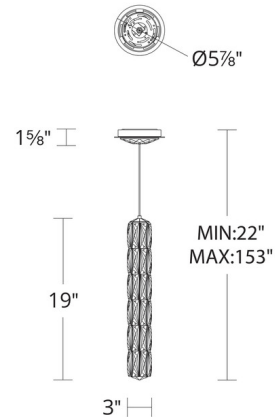

Lightology

lightology.com
866-954-4489
04-24-26

Project: _____
Company: _____
Location: _____ Fixture Type: _____
SPEC #: **SCH1544196**
Approved On: _____ Approved By: _____

Verve Color-Select Pendant

By Schonbek Signature

Description

The Verve Color-Select Pendant adds a vibrant touch of elegance to your interior space. Rows of crystal baguettes are set between sleek stainless steel bands, casting warm, inviting shadows throughout your room. Canopy is complemented with crystals. Driver is concealed within the fixture. Notes: Color temperature adjustability switch from 3000K/3500K/4000K at time of installation, is located in the canopy. Triac, Low Voltage Electronic, or 0-10V Dimming.

Specifications

COLOR . . . . . Clear Radiance Crystal
BODY FINISH . . . . . Stainless Steel
WATTAGE 17W
DIMMER . . . . . Standard 120V
DIMENSIONS . . . . . 3"W x 19"H
INTEGRATED LED MODULE . . . . . 1 x LED/17W/120-277V LED

Technical Information

PRODUCT DIMENSIONS . . . . . Min/Max Adjustable Overall Height: 22" - 153"
COLOR RENDERING . . . . . 90 CRI
LAMP COLOR . . . . . CCT Select
LUMENS/WATT 84.41
LUMINOUS FLUX . . . . . 1435 lumens

CLICK TO VIEW PRODUCT

Notes: