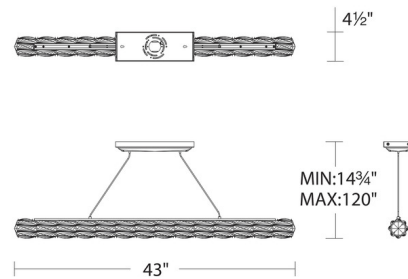

Specifications

COLOR Clear Radiance Crystal
 BODY FINISH Stainless Steel
 WATTAGE 42W
 DIMMER Standard 120V
 DIMENSIONS 43"L x 3"W x 3"H
 INTEGRATED LED MODULE 1 x LED/42W/120-277V LED

Technical Information

PRODUCT DIMENSIONS Min/Max Adjustable Overall Height: 14.75" - 120"
 COLOR RENDERING 90 CRI
 LAMP COLOR CCT Select
 LUMENS/WATT 82.14
 LUMINOUS FLUX 3450 lumens

Shown in stainless steel / clear radiance crystal