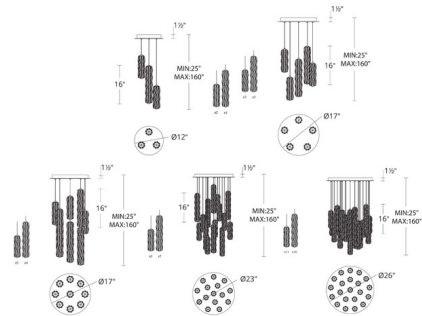

CLICK TO VIEW PRODUCT

Notes: