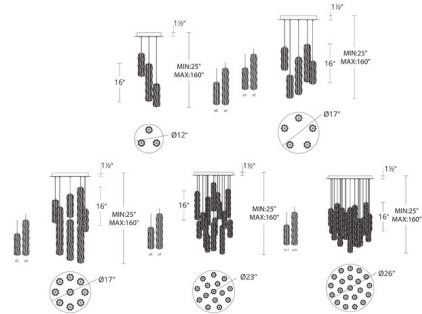

Description

The Verve Color-Select Round Multi-Light Pendant adds a vibrant touch of elegance to your interior space. Each cylindrical pendant features rows of crystal baguettes are set between sleek stainless steel bands, casting warm, inviting shadows throughout your room. Adjust each pendant to create your own unique look. Driver is concealed within the fixture. Note: Triac, Low Voltage Electronic, or 0-10V Dimmers, sold separately. Color temperature adjustability switch from 3000K/3500K/4000K at time of installation, is located in the canopy. Due to the weight of the 15 light and 21 light fixtures, additional ceiling support is required.

Specifications

COLOR Clear Radiance Crystal
 BODY FINISH Stainless Steel
 WATTAGE 20W
 DIMMER Standard 120V
 DIMENSIONS 11.8"W x 16"H
 INTEGRATED LED MODULE 3 x LED/6.67W/120-277V LED

Technical Information

PRODUCT DIMENSIONS Min/Max Adjustable Overall Height: 25" - 160"
 COLOR RENDERING 90 CRI
 LAMP COLOR CCT Select
 LUMENS/WATT 276.76
 LUMINOUS FLUX 1846 lumens

Shown in stainless steel / clear radiance crystal