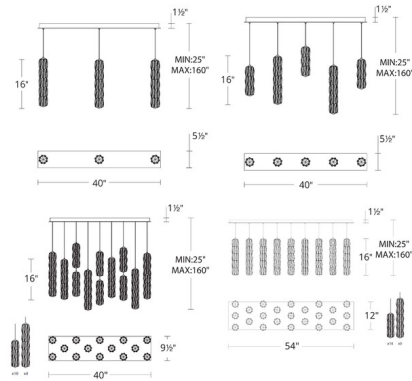

Description

The Verve Color-Select Linear Multi-Light Pendant adds a vibrant touch of elegance to your interior space. Each cylindrical pendant features rows of crystal baguettes are set between sleek stainless steel bands, casting warm, inviting shadows throughout your room. Adjust each pendant to create your own unique look. Driver is concealed within the fixture. Note: Triac, Low Voltage Electronic, or 0-10V Dimming, sold separately. Color temperature adjustability switch from 3000K/3500K/4000K at time of installation, is located in the canopy. Due to the weight of the 14 light and 23 light fixtures, additional ceiling support is required.

Specifications

COLOR Clear Radiance Crystal
 BODY FINISH Stainless Steel
 WATTAGE 30W
 DIMMER Standard 120V
 DIMENSIONS 40"L x 5.5"W x 16"H
 INTEGRATED LED MODULE 3 x LED/10W/120-277V LED

Technical Information

PRODUCT DIMENSIONS Min/Max Adjustable Overall Height: 25" - 160"
 COLOR RENDERING 90 CRI
 LAMP COLOR CCT Select
 LUMENS/WATT 174.00
 LUMINOUS FLUX 1740 lumens

Shown in stainless steel / clear radiance crystal