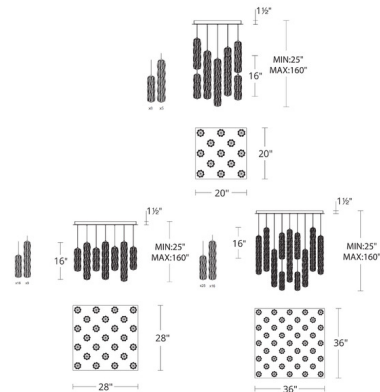

CLICK TO VIEW PRODUCT

Notes: