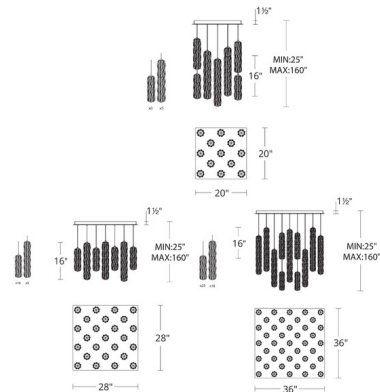

Description

The Verve Color-Select Square Multi-Light Pendant adds a vibrant touch of elegance to your interior space. Each cylindrical pendant features rows of crystal baguettes are set between sleek stainless steel bands, casting warm, inviting shadows throughout your room. Adjust each pendant to create your own unique look. Driver is concealed within the fixture. Note: Triac, Low Voltage Electronic, or 0-10V Dimmers, sold separately. Color temperature adjustability switch from 3000K/3500K/4000K at time of installation, is located in the canopy. Due to the weight of these fixtures, additional ceiling support is required.

Specifications

COLOR Clear Radiance Crystal
 BODY FINISH Stainless Steel
 WATTAGE 94.9W
 DIMMER Standard 120V
 DIMENSIONS 20"W x 16"H
 INTEGRATED LED MODULE 13 x LED/7.3W/120-277V LED

Technical Information

PRODUCT DIMENSIONS Min/Max Adjustable Overall Height: 25" - 160"
 COLOR RENDERING 90 CRI
 LAMP COLOR CCT Select
 LUMENS/WATT 856.30
 LUMINOUS FLUX 6251 lumens

Shown in stainless steel / clear radiance crystal