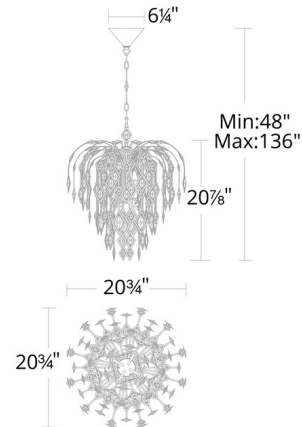

### Specifications

COLOR	Optic Crystal
BODY FINISH	Antique Pewter
WATTAGE	32W
DIMMER	Standard 120V
DIMENSIONS	20.75"W x 20.875"H
BULB NOT INCLUDED	4 x B10/Candelabra (E12)/8W/120V LED
OTHER BULB OPTIONS	B10/Candelabra (E12)/60W/120V Incandescent