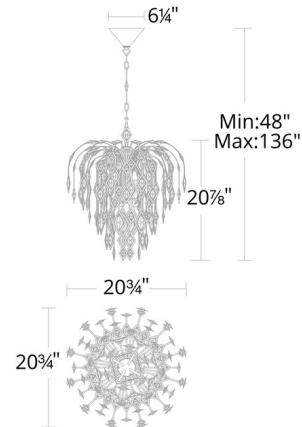

Description

The Laureline Pendant brings striking elegance to your interior space. Its flowing lines, accented with diamond shaped cutouts, gracefully hold faceted Optic Crystals that emit a gentle, ambient glow. As light passes through, it reflects and refracts beautifully, casting a captivating shimmer that enhances the atmosphere of your room.

Shown in antique pewter / optic crystal

Specifications

COLOR	Optic Crystal
BODY FINISH	Antique Pewter
WATTAGE	32W
DIMMER	Standard 120V
DIMENSIONS	20.75"W x 20.875"H
BULB NOT INCLUDED	4 x B10/Candelabra (E12)/8W/120V LED
OTHER BULB OPTIONS	B10/Candelabra (E12)/60W/120V Incandescent