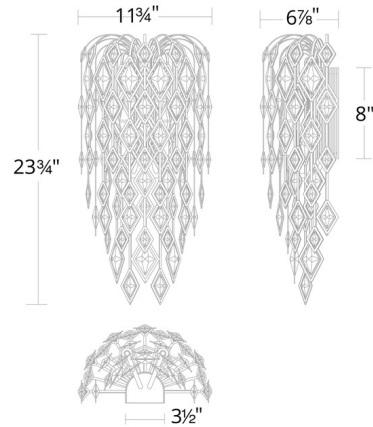

### Description

The Laureline Wall Sconce brings striking elegance to your interior space. Its flowing lines, accented with diamond shaped cutouts, gracefully hold faceted Optic Crystals that emit a gentle, ambient glow. As light passes through, it reflects and refracts beautifully, casting a captivating shimmer that enhances the atmosphere of your room.

### Specifications

|                    |  |
|--------------------|--|
| COLOR              | Optic Crystal                              |
| BODY FINISH        | Aged Brass                                 |
| WATTAGE            | 18W  |
| DIMMER             | Standard 120V                              |
| DIMENSIONS         | 11.75"W x 23.75"H x 6.875"D                |
| BULB NOT INCLUDED  | 2 x B10/Candelabra (E12)/9W/120V LED       |
| OTHER BULB OPTIONS | B10/Candelabra (E12)/60W/120V Incandescent |