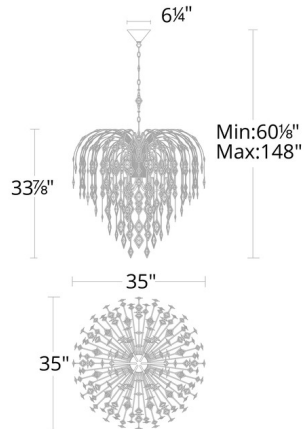

Description

The Laureline Chandelier brings striking elegance to your interior space. Its flowing lines, accented with diamond shaped cutouts, gracefully hold faceted Optic Crystals that emit a gentle, ambient glow. As light passes through, it reflects and refracts beautifully, casting a captivating shimmer that enhances the atmosphere of your room. Note: Due to the weight of this fixture, additional ceiling support is required.

Shown in aged brass / optic crystal

Specifications

COLOR	Optic Crystal
BODY FINISH	Aged Brass
WATTAGE	54W
DIMMER	Standard 120V
DIMENSIONS	35"W x 33.875"H
BULB NOT INCLUDED	6 x B10/Candelabra (E12)/9W/120V LED
OTHER BULB OPTIONS	6 x B10/Candelabra (E12)/60W/120V Incandescent