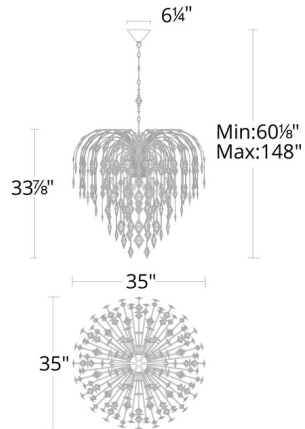

Description

The Laureline Chandelier brings striking elegance to your interior space. Its flowing lines, accented with diamond shaped cutouts, gracefully hold faceted Optic Crystals that emit a gentle, ambient glow. As light passes through, it reflects and refracts beautifully, casting a captivating shimmer that enhances the atmosphere of your room. Note: Due to the weight of this fixture, additional ceiling support is required.

Shown in aged brass / optic crystal

Specifications

COLOR	Optic Crystal
BODY FINISH	Aged Brass
WATTAGE	54W
DIMMER	Standard 120V
DIMENSIONS	35"W x 33.875"H
BULB NOT INCLUDED	6 x B10/Candelabra (E12)/9W/120V LED
OTHER BULB OPTIONS	6 x B10/Candelabra (E12)/60W/120V Incandescent