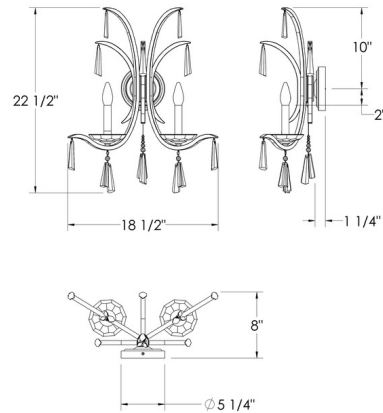

### Specifications

COLOR . . . . . Clear Radiance Crystal  
 BODY FINISH . . . . . White Gold  
 WATTAGE . . . . . 18W  
 DIMMER . . . . . Standard 120V  
 DIMENSIONS . . . . . 18.5"W x 22.5"H x 8"D  
 BULB NOT INCLUDED . . . . . 2 x B10/Candelabra (E12)/9W/120V LED  
 OTHER BULB OPTIONS . . . . . B10/Candelabra (E12)/60W/120V Incandescent