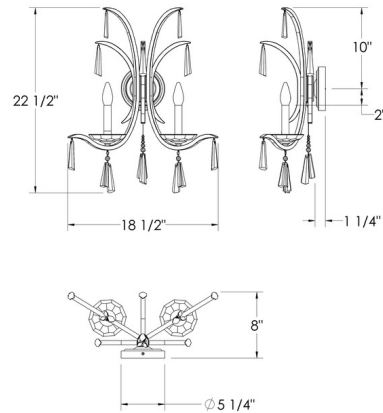

Shown in white gold / clear radiance crystal

Specifications

COLOR . . . . . Clear Radiance Crystal
BODY FINISH . . . . . White Gold
WATTAGE 18W
DIMMER . . . . . Standard 120V
DIMENSIONS . . . . . 18.5"W x 22.5"H x 8"D
BULB NOT INCLUDED . . . . . 2 x B10/Candelabra (E12)/9W/120V LED
OTHER BULB OPTIONS . . . . . B10/Candelabra (E12)/60W/120V Incandescent

CLICK TO VIEW PRODUCT

Notes: