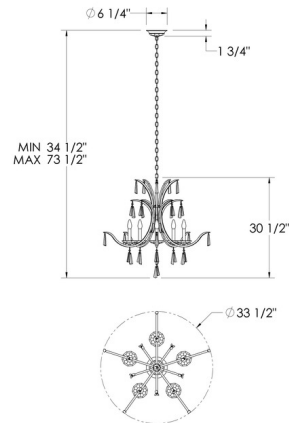

Shown in ferro black / clear radiance crystal

Specifications

COLOR Clear Radiance Crystal
 BODY FINISH Ferro Black
 WATTAGE 45W
 DIMMER Standard 120V
 DIMENSIONS 33.5"W x 30.5"H
 BULB NOT INCLUDED 5 x B10/Candelabra (E12)/9W/120V LED
 OTHER BULB OPTIONS B10/Candelabra (E12)/60W/120V Incandescent

Technical Information

PRODUCT DIMENSIONS Adjustable Chanin Length: 38"

CLICK TO VIEW PRODUCT

Notes: