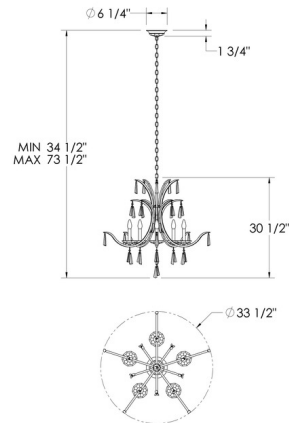

Shown in ferro black / clear radiance crystal

Specifications

COLOR Clear Radiance Crystal
BODY FINISH Ferro Black
WATTAGE 45W
DIMMER Standard 120V
DIMENSIONS 33.5"W x 30.5"H
BULB NOT INCLUDED 5 x B10/Candelabra (E12)/9W/120V LED
OTHER BULB OPTIONS B10/Candelabra (E12)/60W/120V Incandescent

Technical Information

PRODUCT DIMENSIONS Adjustable Chanin Length: 38"

CLICK TO VIEW PRODUCT

Notes: