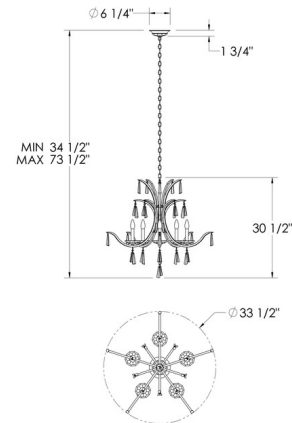

Shown in ferro black / clear radiance crystal

Specifications

COLOR Clear Radiance Crystal
 BODY FINISH Ferro Black
 WATTAGE 45W
 DIMMER Standard 120V
 DIMENSIONS 33.5"W x 30.5"H
 BULB NOT INCLUDED 5 x B10/Candelabra (E12)/9W/120V LED
 OTHER BULB OPTIONS B10/Candelabra (E12)/60W/120V Incandescent

Technical Information

PRODUCT DIMENSIONS Adjustable Chanin Length: 38"

CLICK TO VIEW PRODUCT

Notes: