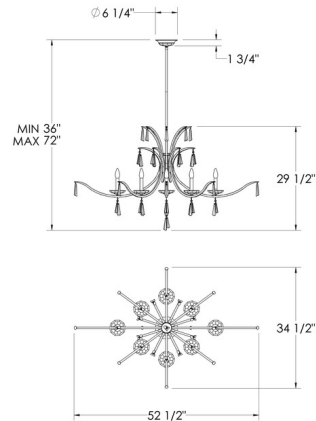

Shown in heirloom bronze / clear radiance crystal

Specifications

COLOR Clear Radiance Crystal
 BODY FINISH Heirloom Bronze
 WATTAGE 72W
 DIMMER Standard 120V
 DIMENSIONS 52.5"W x 29.5"H x 34.5"D
 BULB NOT INCLUDED 8 x B10/Candelabra (E12)/9W/120V LED
 OTHER BULB OPTIONS B10/Candelabra (E12)/60W/120V Incandescent

Technical Information

PRODUCT DIMENSIONS Adjustable Chain Length: 40"

CLICK TO VIEW PRODUCT

Notes: