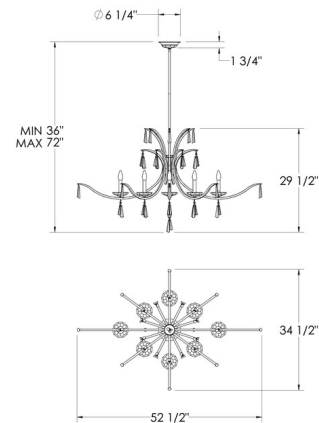

Description

The Tinsley Oval Chandelier brings an organic elegance to your interior space. Its modern, gracefully curved arms are accented with hexagonal Radiance Crystal details and bobeches, casting a warm, inviting play of light and shadow throughout your room.

Shown in heirloom bronze / clear radiance crystal

Specifications

COLOR Clear Radiance Crystal
BODY FINISH Heirloom Bronze
WATTAGE 72W
DIMMER Standard 120V
DIMENSIONS 52.5"W x 29.5"H x 34.5"D
BULB NOT INCLUDED 8 x B10/Candelabra (E12)/9W/120V LED
OTHER BULB OPTIONS B10/Candelabra (E12)/60W/120V Incandescent

Technical Information

PRODUCT DIMENSIONS Adjustable Chain Length: 40"

CLICK TO VIEW PRODUCT

Notes: