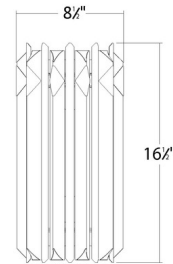

Description

The Terina Wall Sconce adds sculptural elegance to your interior space. Its architectural metal frame showcases precision cut elongated bars of optic crystal, casting warm, beautifully layered light and shadow throughout your room.

Shown in heirloom bronze / optic crystal

Specifications

COLOR	Optic Crystal
BODY FINISH	Heirloom Bronze
WATTAGE	18W
DIMMER	Standard 120V
DIMENSIONS	8.5"W x 16.5"H x 6"D
BULB NOT INCLUDED	2 x G16.5/Candelabra (E12)/9W/120V LED
OTHER BULB OPTIONS	G16.5/Candelabra (E12)/60W/120V Incandescent