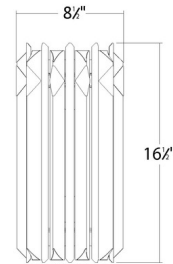

### Description

The Terina Wall Sconce adds sculptural elegance to your interior space. Its architectural metal frame showcases precision cut elongated bars of optic crystal, casting warm, beautifully layered light and shadow throughout your room.

### Specifications

COLOR	Optic Crystal
BODY FINISH	Heirloom Bronze
WATTAGE	18W
DIMMER	Standard 120V
DIMENSIONS	8.5"W x 16.5"H x 6"D
BULB NOT INCLUDED	2 x G16.5/Candelabra (E12)/9W/120V LED
OTHER BULB OPTIONS	G16.5/Candelabra (E12)/60W/120V Incandescent