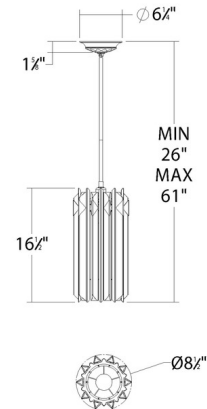

Description

The Terina Pendant adds sculptural elegance to your interior space. Its architectural metal frame showcases precision cut elongated bars of optic crystal, casting warm, beautifully layered light and shadow throughout your room.

Shown in heirloom gold / optic crystal

Specifications

COLOR Optic Crystal
BODY FINISH Heirloom Gold
WATTAGE 72W
DIMMER Standard 120V
DIMENSIONS 8.5"W x 16.5"H
BULB NOT INCLUDED 8 x A19/Medium (E26)/9W/120V LED
OTHER BULB OPTIONS A19/Medium (E26)/60W/120V Incandescent

Technical Information

PRODUCT DIMENSIONS Downrods: One 6" and Three 12" Included

CLICK TO VIEW PRODUCT

Notes: