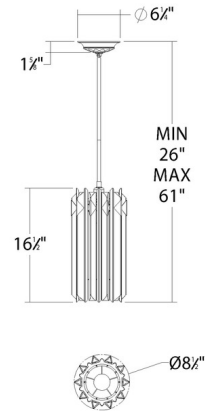

Description

The Terina Pendant adds sculptural elegance to your interior space. Its architectural metal frame showcases precision cut elongated bars of optic crystal, casting warm, beautifully layered light and shadow throughout your room.

Shown in heirloom gold / optic crystal

Specifications

COLOR Optic Crystal
BODY FINISH Heirloom Gold
WATTAGE 72W
DIMMER Standard 120V
DIMENSIONS 8.5"W x 16.5"H
BULB NOT INCLUDED 8 x A19/Medium (E26)/9W/120V LED
OTHER BULB OPTIONS A19/Medium (E26)/60W/120V Incandescent

Technical Information

PRODUCT DIMENSIONS Downrods: One 6" and Three 12" Included

CLICK TO VIEW PRODUCT

Notes: