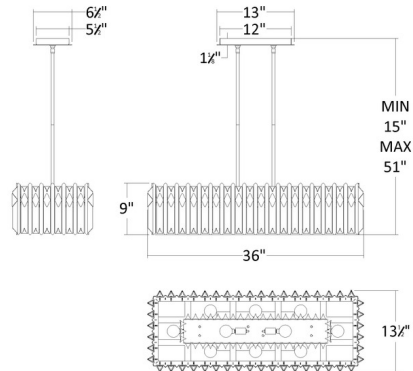

Description

The Terina Linear Pendant adds sculptural elegance to your interior space. Its architectural metal frame showcases precision cut elongated bars of optic crystal, casting warm, beautifully layered light and shadow throughout your room.

Shown in antique silver / optic crystal

Specifications

COLOR Optic Crystal
 BODY FINISH Antique Silver
 WATTAGE 70W
 DIMMER Standard 120V
 DIMENSIONS 36"L x 13.5"W x 9"H
 BULB NOT INCLUDED 10 x G16.5/Candelabra (E12)/7W/120V LED
 OTHER BULB OPTIONS G16.5/Candelabra (E12)/60W/120V Incandescent

Technical Information

PRODUCT DIMENSIONS Downrods: Two 6" and Six 12" Included

CLICK TO VIEW PRODUCT

Notes: