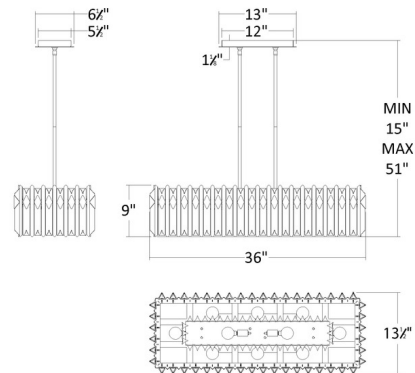

Description

The Terina Linear Pendant adds sculptural elegance to your interior space. Its architectural metal frame showcases precision cut elongated bars of optic crystal, casting warm, beautifully layered light and shadow throughout your room.

Shown in antique silver / optic crystal

Specifications

COLOR Optic Crystal
BODY FINISH Antique Silver
WATTAGE 70W
DIMMER Standard 120V
DIMENSIONS 36"L x 13.5"W x 9"H
BULB NOT INCLUDED 10 x G16.5/Candelabra (E12)/7W/120V LED
OTHER BULB OPTIONS G16.5/Candelabra (E12)/60W/120V Incandescent

Technical Information

PRODUCT DIMENSIONS Downrods: Two 6" and Six 12" Included

CLICK TO VIEW PRODUCT

Notes: