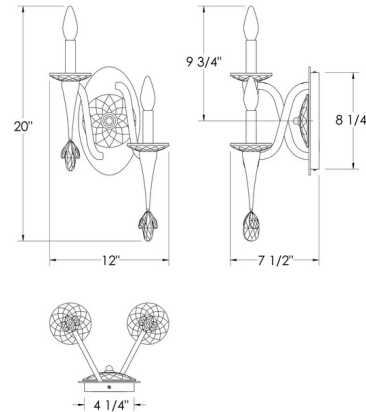

Shown in black / clear radiance crystal

Specifications

COLOR . . . . . Clear Radiance Crystal
BODY FINISH . . . . . Black
WATTAGE 18W
DIMMER . . . . . Standard 120V
DIMENSIONS . . . . . 12"W x 20"H x 7.5"D
BULB NOT INCLUDED . . . . . 2 x B10/Candelabra (E12)/9W/120V LED
OTHER BULB OPTIONS . . . . . B10/Candelabra (E12)/60W/120V Incandescent

CLICK TO VIEW PRODUCT

Notes: