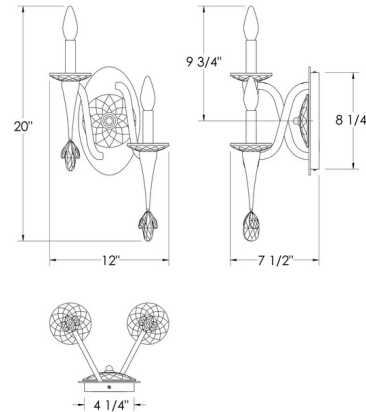

### Description

The Waverly Wall Sconce brings graceful beauty to your interior space. A crystal-accented backplate supports gently curved arms that hold slender, tapered candle-style holders, each adorned with crystal bobeches and accents, casting a warm, inviting glow throughout your room.

### Specifications

COLOR . . . . . Clear Radiance Crystal  
BODY FINISH . . . . . Black  
WATTAGE . . . . . 18W  
DIMMER . . . . . Standard 120V  
DIMENSIONS . . . . . 12"W x 20"H x 7.5"D  
BULB NOT INCLUDED . . . . . 2 x B10/Candelabra (E12)/9W/120V LED  
OTHER BULB OPTIONS . . . . . B10/Candelabra (E12)/60W/120V Incandescent