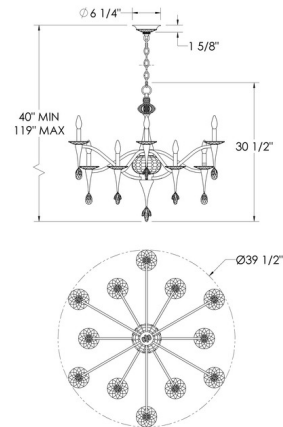

### Specifications

COLOR . . . . . Clear Radiance Crystal  
BODY FINISH . . . . . French Gold  
WATTAGE . . . . . 108W  
DIMMER . . . . . Standard 120V  
DIMENSIONS . . . . . 39.5"W x 30.5"H  
BULB NOT INCLUDED . . . . . 12 x B10/Candelabra (E12)/9W/120V LED  
OTHER BULB OPTIONS . . . . . B10/Candelabra (E12)/60W/120V Incandescent

### Technical Information

PRODUCT DIMENSIONS . . . . . Adjustable Chain Length: 87"

CLICK TO VIEW PRODUCT

Notes: