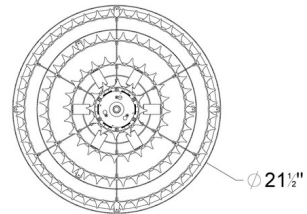

### Description

The Alina Ceiling Flush Light adds a sculptural elegance to your interior space. Its symmetrical frame supports cascading tiers of optic crystal bars, encircled by laser cut metal bands in a square pattern. The result is a captivating play of light that casts dramatic, geometric shadows throughout the room.

### Specifications

COLOR	Optic Crystal
BODY FINISH	French Gold
WATTAGE	70W
DIMMER	Standard 120V
DIMENSIONS	21.5"W x 12.5"H
BULB NOT INCLUDED	10 x B10/Candelabra (E12)/7W/120V LED
OTHER BULB OPTIONS	B10/Candelabra (E12)/40W/120V Incandescent