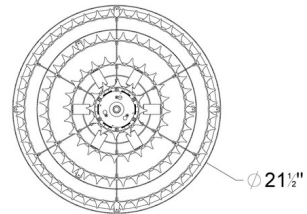

Description

The Alina Ceiling Flush Light adds a sculptural elegance to your interior space. Its symmetrical frame supports cascading tiers of optic crystal bars, encircled by laser cut metal bands in a square pattern. The result is a captivating play of light that casts dramatic, geometric shadows throughout the room.

Shown in french gold / optic crystal

Specifications

COLOR	Optic Crystal
BODY FINISH	French Gold
WATTAGE	70W
DIMMER	Standard 120V
DIMENSIONS	21.5"W x 12.5"H
BULB NOT INCLUDED	10 x B10/Candelabra (E12)/7W/120V LED
OTHER BULB OPTIONS	B10/Candelabra (E12)/40W/120V Incandescent