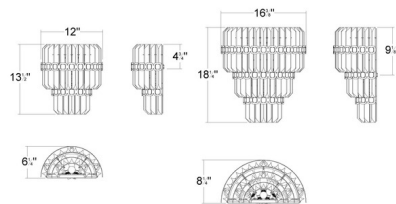

Description

The Alina Wall Sconce adds a sculptural elegance to your interior space. Its symmetrical frame supports cascading tiers of optic crystal bars, encircled by laser cut metal bands in a square pattern. The result is a captivating play of light that casts dramatic, geometric shadows throughout the room.

Shown in antique silver / optic crystal

Specifications

COLOR Optic Crystal
 BODY FINISH Antique Silver
 WATTAGE 21W
 DIMMER Standard 120V
 DIMENSIONS 12"W x 13.5"H x 6.25"D
 BULB NOT INCLUDED 3 x B10/Candelabra (E12)/7W/120V LED
 OTHER BULB OPTIONS B10/Candelabra (E12)/40W/120V Incandescent