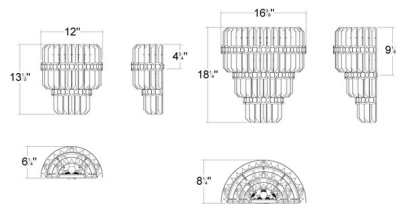

### Description

The Alina Wall Sconce adds a sculptural elegance to your interior space. Its symmetrical frame supports cascading tiers of optic crystal bars, encircled by laser cut metal bands in a square pattern. The result is a captivating play of light that casts dramatic, geometric shadows throughout the room.

### Specifications

COLOR . . . . . Optic Crystal  
BODY FINISH . . . . . Antique Silver  
WATTAGE . . . . . 21W  
DIMMER . . . . . Standard 120V  
DIMENSIONS . . . . . 12"W x 13.5"H x 6.25"D  
BULB NOT INCLUDED . . . . . 3 x B10/Candelabra (E12)/7W/120V LED  
OTHER BULB OPTIONS . . . . . B10/Candelabra (E12)/40W/120V Incandescent