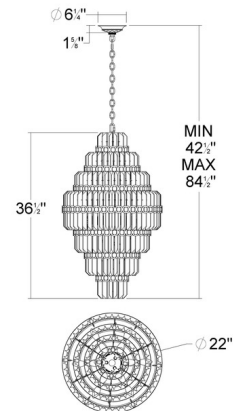

### Description

The Alina Chandelier adds a sculptural elegance to your interior space. Its symmetrical frame supports cascading tiers of optic crystal bars, encircled by laser cut metal bands in a square pattern. The result is a captivating play of light that casts dramatic, geometric shadows throughout the room. Note: Due to the weight of this fixture, additional ceiling support is required.

### Specifications

COLOR . . . . . Optic Crystal  
BODY FINISH . . . . . Heirloom Gold  
WATTAGE . . . . . 175W  
DIMMER . . . . . Standard 120V  
DIMENSIONS . . . . . 22"W x 36.5"H  
BULB NOT INCLUDED . . . . . 25 x B10/Candelabra (E12)/7W/120V LED  
OTHER BULB OPTIONS . . . . . 25 x B10/Candelabra (E12)/40W/120V Incandescent

### Technical Information

PRODUCT DIMENSIONS . . . . . Min/Max Adjustable Overall Height: 42.5" - 84.5"

CLICK TO VIEW PRODUCT

Notes: