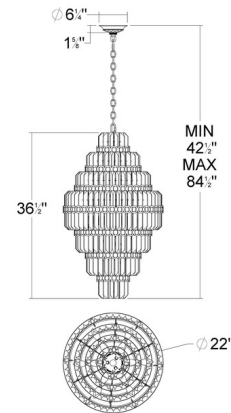

Lightology

lightology.com
866-954-4489
04-24-26

Project: _____
 Company: _____
 Location: _____ Fixture Type: _____
 SPEC #: **SCH1544282**
 Approved On: _____ Approved By: _____

Alina Chandelier By Schonbek Signature

Description

The Alina Chandelier adds a sculptural elegance to your interior space. Its symmetrical frame supports cascading tiers of optic crystal bars, encircled by laser cut metal bands in a square pattern. The result is a captivating play of light that casts dramatic, geometric shadows throughout the room. Note: Due to the weight of this fixture, additional ceiling support is required.

Shown in heirloom gold / optic crystal

Specifications

COLOR	Optic Crystal
BODY FINISH	Heirloom Gold
WATTAGE	175W
DIMMER	Standard 120V
DIMENSIONS	22"W x 36.5"H
BULB NOT INCLUDED	25 x B10/Candelabra (E12)/7W/120V LED
OTHER BULB OPTIONS	25 x B10/Candelabra (E12)/40W/120V Incandescent

Technical Information

PRODUCT DIMENSIONS Min/Max Adjustable Overall Height: 42.5" - 84.5"

CLICK TO VIEW PRODUCT

Notes: