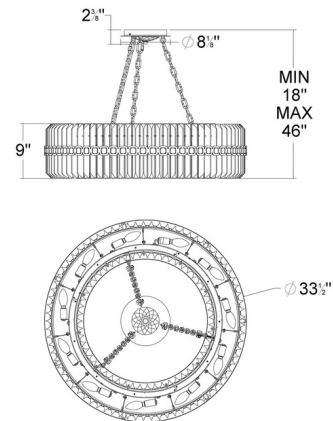

Lightology

lightology.com
866-954-4489
04-24-26

Project: _____

Company: _____

Location: _____ Fixture Type: _____

SPEC #: **SCH1544290**

Approved On: _____ Approved By: _____

Alina Pendant By Schonbek Signature

Description

The Alina Pendant adds a sculptural elegance to your interior space. Its drum shaped frame supports cascading tiers of optic crystal bars, encircled by laser cut metal bands in a square pattern. The result is a captivating play of light that casts dramatic, geometric shadows throughout the room. Note: Due to the weight of this fixture, additional ceiling support is required.

Shown in ferro black / optic crystal

Specifications

COLOR Optic Crystal
BODY FINISH Ferro Black
WATTAGE 77W
DIMMER Standard 120V
DIMENSIONS 33.5"W x 9"H
BULB NOT INCLUDED 11 x B10/Candelabra (E12)/7W/120V LED
OTHER BULB OPTIONS B10/Candelabra (E12)/40W/120V Incandescent

Technical Information

PRODUCT DIMENSIONS Min/Max Adjustable Overall Height: 18" - 46"

CLICK TO VIEW PRODUCT

Notes: