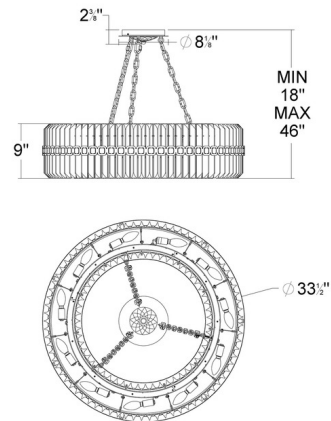

### Description

The Alina Pendant adds a sculptural elegance to your interior space. Its drum shaped frame supports cascading tiers of optic crystal bars, encircled by laser cut metal bands in a square pattern. The result is a captivating play of light that casts dramatic, geometric shadows throughout the room. Note: Due to the weight of this fixture, additional ceiling support is required.

### Specifications

COLOR . . . . . Optic Crystal  
BODY FINISH . . . . . Ferro Black  
WATTAGE . . . . . 77W  
DIMMER . . . . . Standard 120V  
DIMENSIONS . . . . . 33.5"W x 9"H  
BULB NOT INCLUDED . . . . . 11 x B10/Candelabra (E12)/7W/120V LED  
OTHER BULB OPTIONS . . . . . B10/Candelabra (E12)/40W/120V Incandescent

### Technical Information

PRODUCT DIMENSIONS . . . . . Min/Max Adjustable Overall Height: 18" - 46"

CLICK TO VIEW PRODUCT

Notes: