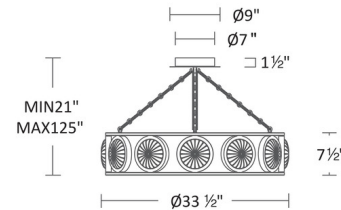

Specifications

COLOR Clear Radiance Crystal
 BODY FINISH Aged Brass
 WATTAGE 84W
 DIMMER Low Voltage Electronic
 DIMENSIONS 33.5"W x 7.5"H
 INTEGRATED LED MODULE 1x LED/84W/120-277V LED

Technical Information

PRODUCT DIMENSIONS Min/Max Adjustable Overall Height: 21" - 125"
 COLOR RENDERING 90 CRI
 LAMP COLOR CCT Select
 LUMENS/WATT 47.62
 LUMINOUS FLUX 4000 lumens

Shown in aged brass / clear radiance crystal