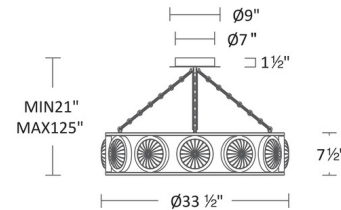

CLICK TO VIEW PRODUCT

Notes: