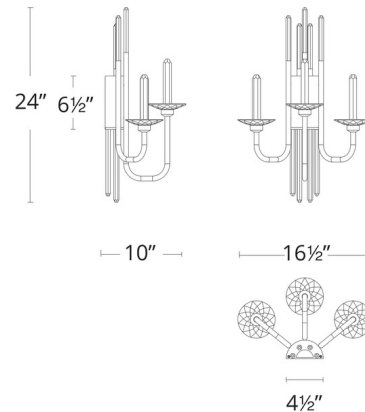

CLICK TO VIEW PRODUCT

Notes: