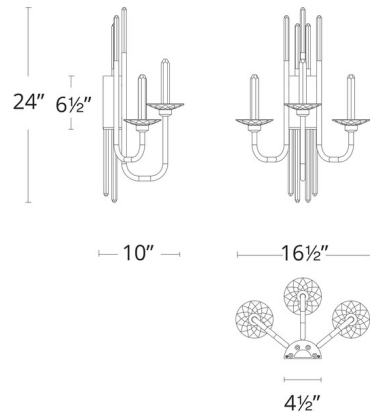

CLICK TO VIEW PRODUCT

Notes: