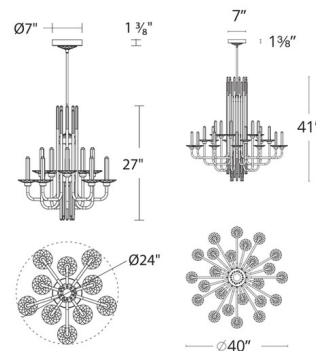

Description

The Calliope Color-Select Chandelier brings a majesty sense of beauty to your interior space. Its sleek frame supports candlesticks formed from faceted optic crystal columns, illuminated by concealed LEDs. The soft glow casts a romantic ambiance that shimmers both upward and downward. Driver is concealed within the fixture. Note: Built in color temperature adjustability. Switch from 3000K/3500K/4000K. Switch may be installed in the junction box.

Specifications

COLOR	Optic Crystal
BODY FINISH	Black
WATTAGE	20W
DIMMER	Low Voltage Electronic
DIMENSIONS	24"W x 27"H
INTEGRATED LED MODULE	10 x LED/2W/120-277V LED

Technical Information

PRODUCT DIMENSIONS	Downrods: One 6" and Three 12" Included
COLOR RENDERING	90 CRI
LAMP COLOR	CCT Select
LUMENS/WATT	768.00
LUMINOUS FLUX	1536 lumens

Shown in black / optic crystal

CLICK TO VIEW PRODUCT

Notes: