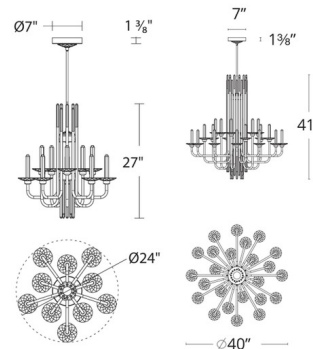

### Specifications

COLOR	Optic Crystal
BODY FINISH	Black
WATTAGE	20W
DIMMER	Low Voltage Electronic
DIMENSIONS	24"W x 27"H
INTEGRATED LED MODULE	10 x LED/2W/120-277V LED

### Technical Information

PRODUCT DIMENSIONS	Downrods: One 6" and Three 12" Included
COLOR RENDERING	90 CRI
LAMP COLOR	CCT Select
LUMENS/WATT	768.00
LUMINOUS FLUX	1536 lumens

Shown in black / optic crystal