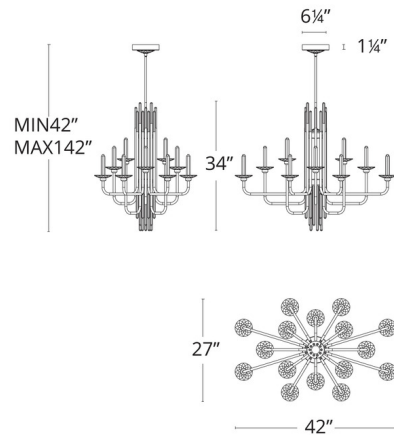

Description

The Calliope Color-Select Linear Chandelier brings a majesty sense of beauty to your interior space. Its sleek frame supports candlesticks formed from faceted optic crystal columns, illuminated by concealed LEDs. The soft glow casts a romantic ambiance that shimmers both upward and downward. Driver is concealed within the fixture. Note: Built in color temperature adjustability. Switch from 3000K/3500K/4000K. Switch may be installed in the junction box.

Shown in soft gold / optic crystal

Specifications

COLOR	Optic Crystal
BODY FINISH	Soft Gold
WATTAGE	28.8W
DIMMER	Low Voltage Electronic
DIMENSIONS	42"L x 27"W x 34"H
INTEGRATED LED MODULE	16 x LED/1.8W/120-277V LED

Technical Information

PRODUCT DIMENSIONS	Downrods: One 6" and Three 12" Included
COLOR RENDERING	.90 CRI
LAMP COLOR	. CCT Select
LUMENS/WATT	. 1,022.22
LUMINOUS FLUX	. 1840 lumens

CLICK TO VIEW PRODUCT

Notes: