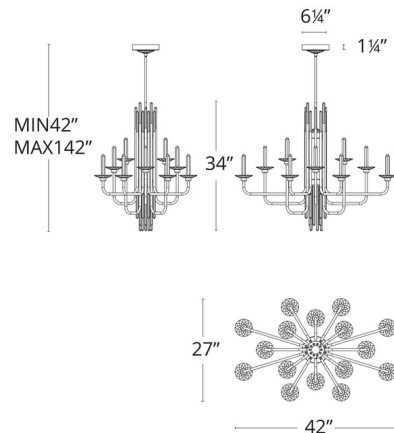

Description

The Calliope Color-Select Linear Chandelier brings a majesty sense of beauty to your interior space. Its sleek frame supports candlesticks formed from faceted optic crystal columns, illuminated by concealed LEDs. The soft glow casts a romantic ambiance that shimmers both upward and downward. Driver is concealed within the fixture. Note: Built in color temperature adjustability. Switch from 3000K/3500K/4000K. Switch may be installed in the junction box.

Shown in soft gold / optic crystal

Specifications

COLOR	Optic Crystal
BODY FINISH	Soft Gold
WATTAGE	28.8W
DIMMER	Low Voltage Electronic
DIMENSIONS	42"L x 27"W x 34"H
INTEGRATED LED MODULE	16 x LED/1.8W/120-277V LED

Technical Information

PRODUCT DIMENSIONS	Downrods: One 6" and Three 12" Included
COLOR RENDERING	.90 CRI
LAMP COLOR	. CCT Select
LUMENS/WATT	. 1,022.22
LUMINOUS FLUX	. 1840 lumens

CLICK TO VIEW PRODUCT

Notes: