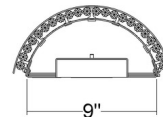

### Specifications

COLOR . . . . . Clear Radiance Crystal  
BODY FINISH . . . . . Antique Silver  
WATTAGE . . . . . 10W  
DIMMER . . . . . Standard 120V  
DIMENSIONS . . . . . 11"W x 6"H x 5"D  
INTEGRATED LED MODULE . . . . . 1 x LED/10W/120-277V LED