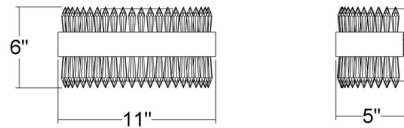

### Specifications

COLOR . . . . . Clear Radiance Crystal  
BODY FINISH . . . . . Antique Silver  
WATTAGE . . . . . 10W  
DIMMER . . . . . Standard 120V  
DIMENSIONS . . . . . 11"W x 6"H x 5"D  
INTEGRATED LED MODULE . . . . . 1 x LED/10W/120-277V LED