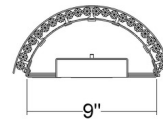

Shown in antique silver / clear radiance crystal

Specifications

COLOR Clear Radiance Crystal
BODY FINISH Antique Silver
WATTAGE 10W
DIMMER Standard 120V
DIMENSIONS 11"W x 6"H x 5"D
INTEGRATED LED MODULE 1 x LED/10W/120-277V LED