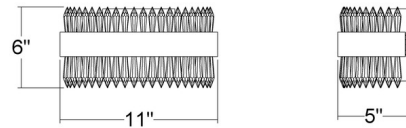

Description

The Annaberg Wall Sconce adds an ethereal touch to your interior space. A sleek band cradles shimmering, icicle inspired spears that scatter warm, sparkling light, creating a soft, radiant glow throughout your room. Driver is concealed within the fixture. Note: Built in color temperature adjustability. Switch from 3000K/3500K/4000K.

Shown in antique silver / clear radiance crystal

Specifications

COLOR Clear Radiance Crystal
BODY FINISH Antique Silver
WATTAGE 10W
DIMMER Standard 120V
DIMENSIONS 11"W x 6"H x 5"D
INTEGRATED LED MODULE 1 x LED/10W/120-277V LED