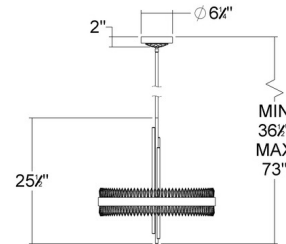

Shown in heirloom gold / clear radiance crystal

Specifications

COLOR	Clear Radiance Crystal
BODY FINISH	Heirloom Gold
WATTAGE	10W
DIMMER	Standard 120V
DIMENSIONS	23.5"W x 25.5"H
INTEGRATED LED MODULE	1 x LED/10W/120-277V LED

Technical Information

PRODUCT DIMENSIONS	Min/Max Adjustable Overall Height: 36.5" - 73"
COLOR RENDERING	.90 CRI
LAMP COLOR	.CCT Select
LUMENS/WATT	58.50
LUMINOUS FLUX	585 lumens

CLICK TO VIEW PRODUCT

Notes: