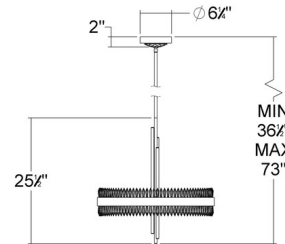

Shown in heirloom gold / clear radiance crystal

Specifications

COLOR Clear Radiance Crystal
BODY FINISH Heirloom Gold
WATTAGE 10W
DIMMER Standard 120V
DIMENSIONS 23.5"W x 25.5"H
INTEGRATED LED MODULE 1 x LED/10W/120-277V LED

Technical Information

PRODUCT DIMENSIONS Min/Max Adjustable Overall Height: 36.5" - 73"
COLOR RENDERING 90 CRI
LAMP COLOR CCT Select
LUMENS/WATT 58.50
LUMINOUS FLUX 585 lumens

CLICK TO VIEW PRODUCT

Notes: