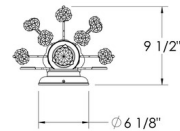

### Description

The Maclyn Wall Sconce brings modern elegance with a touch of classic Bohemian style to your interior space. Cascading octagons in varying sizes drape like raindrops from gracefully sweeping arms, accented with mirrored metal leaves, creating a warm glow that casts intricate patterns of light throughout your room.

### Specifications

COLOR . . . . . Clear Radiance Crystal  
BODY FINISH . . . . . Antique Silver  
WATTAGE . . . . . 27W  
DIMMER . . . . . Standard 120V  
DIMENSIONS . . . . . 12.5"W x 20.5"H x 9.5"D  
BULB NOT INCLUDED . . . . . 3 x B10/Candelabra (E12)/9W/120V LED  
OTHER BULB OPTIONS . . . . . B10/Candelabra (E12)/60W/120V Incandescent