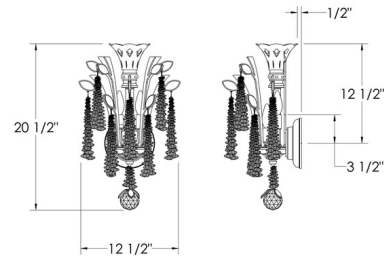

### Description

The Maclyn Wall Sconce brings modern elegance with a touch of classic Bohemian style to your interior space. Cascading octagons in varying sizes drape like raindrops from gracefully sweeping arms, accented with mirrored metal leaves, creating a warm glow that casts intricate patterns of light throughout your room.

### Specifications

COLOR . . . . . Clear Radiance Crystal  
BODY FINISH . . . . . Antique Silver  
WATTAGE . . . . . 27W  
DIMMER . . . . . Standard 120V  
DIMENSIONS . . . . . 12.5"W x 20.5"H x 9.5"D  
BULB NOT INCLUDED . . . . . 3 x B10/Candelabra (E12)/9W/120V LED  
OTHER BULB OPTIONS . . . . . B10/Candelabra (E12)/60W/120V Incandescent