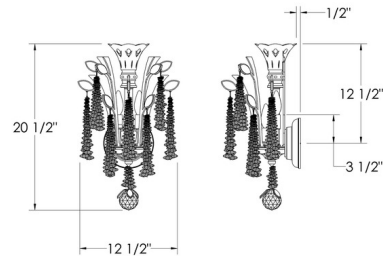

### Description

The Maclyn Wall Sconce brings modern elegance with a touch of classic Bohemian style to your interior space. Cascading octagons in varying sizes drape like raindrops from gracefully sweeping arms, accented with mirrored metal leaves, creating a warm glow that casts intricate patterns of light throughout your room.

### Specifications

COLOR . . . . . Clear Radiance Crystal  
BODY FINISH . . . . . Antique Silver  
WATTAGE . . . . . 27W  
DIMMER . . . . . Standard 120V  
DIMENSIONS . . . . . 12.5"W x 20.5"H x 9.5"D  
BULB NOT INCLUDED . . . . . 3 x B10/Candelabra (E12)/9W/120V LED  
OTHER BULB OPTIONS . . . . . B10/Candelabra (E12)/60W/120V Incandescent