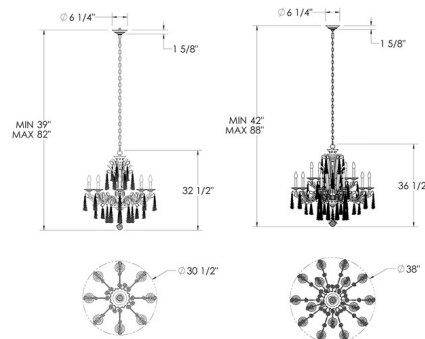

Description

The Maclyn Chandelier brings modern elegance with a touch of classic Bohemian style to your interior space. Cascading octagons in varying sizes drape like raindrops from gracefully curved arms, accented with mirrored metal leaves, creating a warm glow that casts intricate patterns of light throughout your room. Note: Due to the weight of the 38 inch fixture, additional ceiling support is required.

Shown in black / clear radiance crystal

Specifications

COLOR Clear Radiance Crystal
 BODY FINISH Black
 WATTAGE 72W
 DIMMER Standard 120V
 DIMENSIONS 30.5"W x 32.5"H
 BULB NOT INCLUDED 8 x B10/Candelabra (E12)/9W/120V LED
 OTHER BULB OPTIONS B10/Candelabra (E12)/60W/120V Incandescent

Technical Information

PRODUCT DIMENSIONS Min/Max Adjustable Overall Height: 39" - 82"

CLICK TO VIEW PRODUCT

Notes: