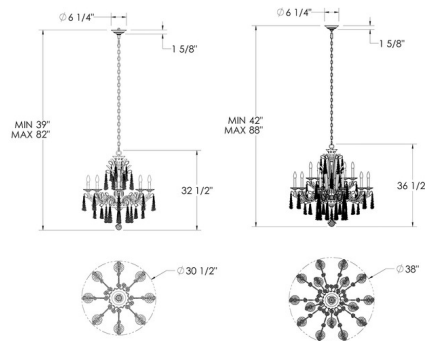

Description

The Maclyn Chandelier brings modern elegance with a touch of classic Bohemian style to your interior space. Cascading octagons in varying sizes drape like raindrops from gracefully curved arms, accented with mirrored metal leaves, creating a warm glow that casts intricate patterns of light throughout your room. Note: Due to the weight of the 38 inch fixture, additional ceiling support is required.

Shown in black / clear radiance crystal

Specifications

COLOR Clear Radiance Crystal
BODY FINISH Black
WATTAGE 72W
DIMMER Standard 120V
DIMENSIONS 30.5"W x 32.5"H
BULB NOT INCLUDED 8 x B10/Candelabra (E12)/9W/120V LED
OTHER BULB OPTIONS B10/Candelabra (E12)/60W/120V Incandescent

Technical Information

PRODUCT DIMENSIONS Min/Max Adjustable Overall Height: 39" - 82"

CLICK TO VIEW PRODUCT

Notes: