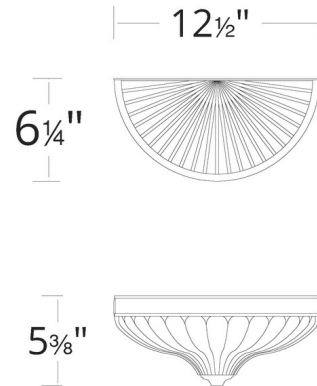

CLICK TO VIEW PRODUCT

Notes: