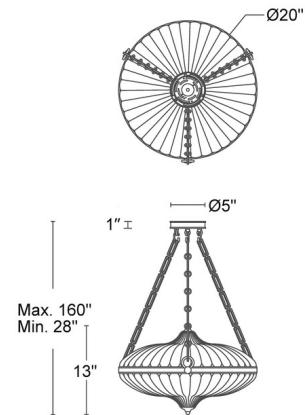

### Specifications

COLOR	Optic Crystal
BODY FINISH	Aged Brass
WATTAGE	70W
DIMMER	Low Voltage Electronic
DIMENSIONS	21"W x 13"H
INTEGRATED LED MODULE	1 x LED/70W/120V LED

### Technical Information

PRODUCT DIMENSIONS	Min/Max Adjustable Overall Height: 28" - 160"
COLOR RENDERING	90 CRI
LAMP COLOR	CCT Select
LUMENS/WATT	88.43
LUMINOUS FLUX	6190 lumens

Shown in aged brass / optic crystal