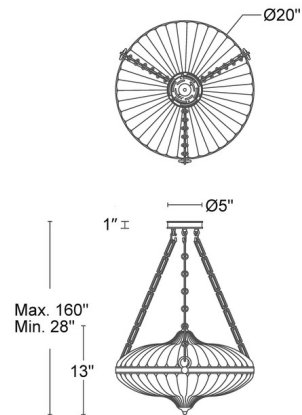

### Specifications

COLOR	Optic Crystal
BODY FINISH	Aged Brass
WATTAGE	70W
DIMMER	Low Voltage Electronic
DIMENSIONS	21"W x 13"H
INTEGRATED LED MODULE	1 x LED/70W/120V LED

### Technical Information

PRODUCT DIMENSIONS	Min/Max Adjustable Overall Height: 28" - 160"
COLOR RENDERING	90 CRI
LAMP COLOR	CCT Select
LUMENS/WATT	88.43
LUMINOUS FLUX	6190 lumens

Shown in aged brass / optic crystal