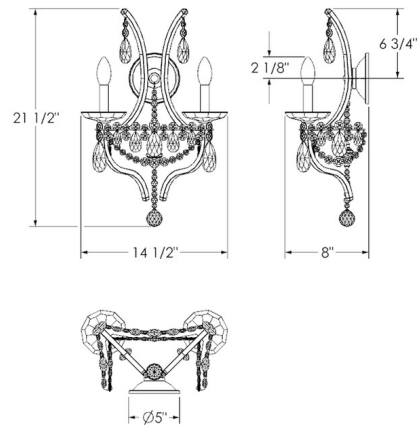

Lightology

lightology.com
866-954-4489
07-01-26

Project: _____

Company: _____

Location: _____ Fixture Type: _____

SPEC #: **SCH1544376**

Approved On: _____ Approved By: _____

Adley Wall Sconce By Schonbek Signature

Description

The Adley Wall Sconce brings bold sophistication to your interior space. Its graceful, curving silhouette is adorned with shimmering crystal chains and teardrop accents that drape over the frame. Cantilevered arms, finished with square crystals, extend outward to hold luminous tapers set in pressed glass bobeches. The design flows into a refined downward curve, leaving space at the base for a striking faceted ball finial.

Shown in ferro black / clear radiance crystal

Specifications

COLOR Clear Radiance Crystal
BODY FINISH Ferro Black
WATTAGE 18W
DIMMER Standard 120V
DIMENSIONS 14.5"W x 21.5"H x 8"D
BULB NOT INCLUDED 2 x B10/Candelabra (E12)/9W/120V LED
OTHER BULB OPTIONS B10/Candelabra (E12)/60W/120V Incandescent