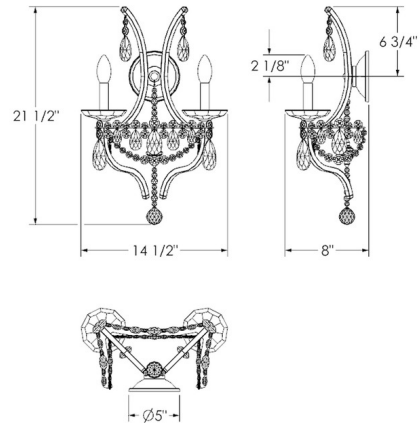

### Description

The Adley Wall Sconce brings bold sophistication to your interior space. Its graceful, curving silhouette is adorned with shimmering crystal chains and teardrop accents that drape over the frame. Cantilevered arms, finished with square crystals, extend outward to hold luminous tapers set in pressed glass bobeches. The design flows into a refined downward curve, leaving space at the base for a striking faceted ball finial.

### Specifications

COLOR . . . . . Clear Radiance Crystal  
 BODY FINISH . . . . . Ferro Black  
 WATTAGE . . . . . 18W  
 DIMMER . . . . . Standard 120V  
 DIMENSIONS . . . . . 14.5"W x 21.5"H x 8"D  
 BULB NOT INCLUDED . . . . . 2 x B10/Candelabra (E12)/9W/120V LED  
 OTHER BULB OPTIONS . . . . . B10/Candelabra (E12)/60W/120V Incandescent