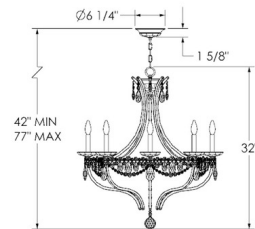

Specifications

COLOR Clear Radiance Crystal
 BODY FINISH Antique Silver
 WATTAGE 72W
 DIMMER Standard 120V
 DIMENSIONS 30"W x 32"H
 BULB NOT INCLUDED 8 x B10/Candelabra (E12)/9W/120V LED
 OTHER BULB OPTIONS B10/Candelabra (E12)/60W/120V Incandescent

Technical Information

PRODUCT DIMENSIONS Min/Max Adjustable Overall Height: 42" - 77"

Shown in antique silver / clear radiance crystal

CLICK TO VIEW PRODUCT

Notes: