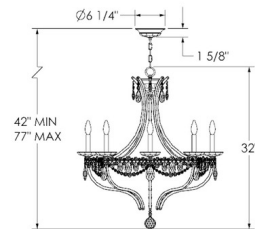

Description

The Adley Chandelier brings bold sophistication to your interior space. Its graceful, curving silhouette is adorned with shimmering crystal chains and teardrop accents that drape over the frame. Cantilevered arms, finished with square crystals, extend outward to hold luminous tapers set in pressed glass bobeches. The design flows into a refined downward curve, leaving space at the base for a striking faceted ball finial.

Shown in antique silver / clear radiance crystal

Specifications

COLOR Clear Radiance Crystal
 BODY FINISH Antique Silver
 WATTAGE 72W
 DIMMER Standard 120V
 DIMENSIONS 30"W x 32"H
 BULB NOT INCLUDED 8 x B10/Candelabra (E12)/9W/120V LED
 OTHER BULB OPTIONS B10/Candelabra (E12)/60W/120V Incandescent

Technical Information

PRODUCT DIMENSIONS Min/Max Adjustable Overall Height: 42" - 77"

CLICK TO VIEW PRODUCT

Notes: