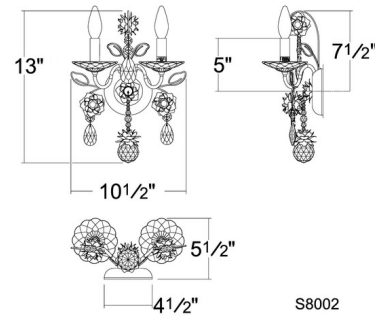

### Description

The Camellia Wall Sconce captures the lush elegance of a midsummer bouquet, bringing a sense of natural beauty to your interior space. Its gracefully handcrafted arms curve and extend like delicate branches, adorned with finely detailed, colored blossoms and leaves that form a striking silhouette. Sparkling crystal bobeches add the finishing touch, reflecting light to create a warm, refined ambiance throughout your room.

### Specifications

COLOR . . . . . Clear Radiance Crystal  
BODY FINISH . . . . . Black / Heirloom Gold Flowers  
WATTAGE . . . . . 18W  
DIMMER . . . . . Standard 120V  
DIMENSIONS . . . . . 10.5"W x 13"H x 10.5"D  
BULB NOT INCLUDED . . . . . 2 x B10/Candelabra (E12)/9W/120V LED