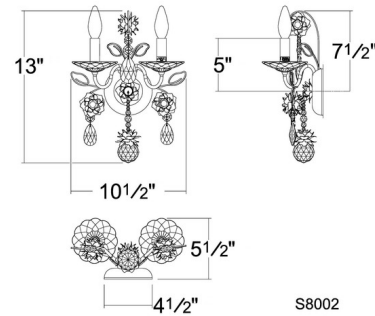

Lightology

lightology.com
866-954-4489
04-24-26

Project: _____

Company: _____

Location: _____ Fixture Type: _____

SPEC #: **SCH1544412**

Approved On: _____ Approved By: _____

Camellia Wall Sconce By Schonbek Signature

Description

The Camellia Wall Sconce captures the lush elegance of a midsummer bouquet, bringing a sense of natural beauty to your interior space. Its gracefully handcrafted arms curve and extend like delicate branches, adorned with finely detailed, colored blossoms and leaves that form a striking silhouette. Sparkling crystal bobeches add the finishing touch, reflecting light to create a warm, refined ambiance throughout your room.

Shown in black / heirloom gold flowers / clear radiance crystal

Specifications

COLOR Clear Radiance Crystal
BODY FINISH Black / Heirloom Gold Flowers
WATTAGE 18W
DIMMER Standard 120V
DIMENSIONS 10.5"W x 13"H x 10.5"D
BULB NOT INCLUDED 2 x B10/Candelabra (E12)/9W/120V LED