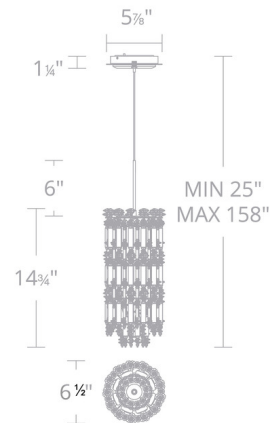

Shown in black / optic crystal

CLICK TO VIEW PRODUCT

Notes: