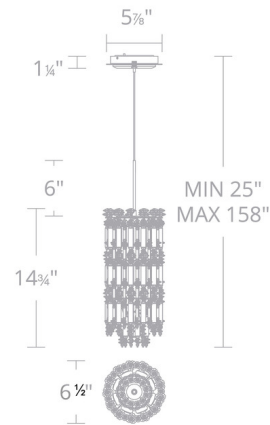

Shown in black / optic crystal

CLICK TO VIEW PRODUCT

Notes: