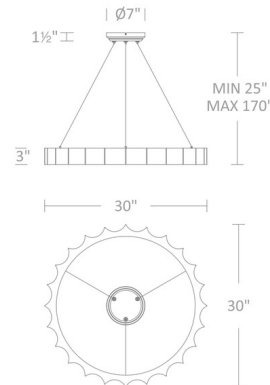

Shown in aged brass / clear radiance crystal

Specifications

COLOR Clear Radiance Crystal
 BODY FINISH Aged Brass
 WATTAGE 42W
 DIMMER Low Voltage Electronic
 DIMENSIONS 30"W x 3"H
 INTEGRATED LED MODULE 1 x LED/42W/120V LED

Technical Information

PRODUCT DIMENSIONS Min/Max Adjustable Overall Height: 25" - 170"
 COLOR RENDERING 90 CRI
 LAMP COLOR CCT Select
 LUMENS/WATT 66.74
 LUMINOUS FLUX 2803 lumens

CLICK TO VIEW PRODUCT

Notes: