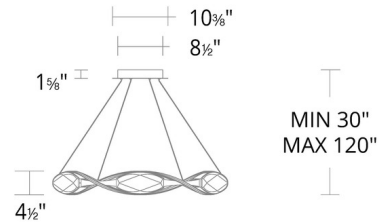

Specifications

COLOR Clear Radiance Crystal
BODY FINISH Brushed Nickel
WATTAGE 50W
DIMMER Low Voltage Electronic
DIMENSIONS 34.375"W x 4.5"H
INTEGRATED LED MODULE 1 x LED/50W/120-277V LED

Technical Information

PRODUCT DIMENSIONS Adjustable Cable Lengths: 120"
COLOR RENDERING 90 CRI
LAMP COLOR CCT Select
LUMENS/WATT 132.62
LUMINOUS FLUX 6631 lumens

Shown in brushed nickel / clear radiance crystal

CLICK TO VIEW PRODUCT