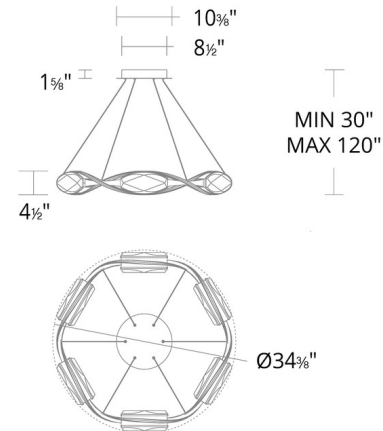

Specifications

COLOR Clear Radiance Crystal
 BODY FINISH Brushed Nickel
 WATTAGE 50W
 DIMMER Low Voltage Electronic
 DIMENSIONS 34.375"W x 4.5"H
 INTEGRATED LED MODULE 1 x LED/50W/120-277V LED

Technical Information

PRODUCT DIMENSIONS Adjustable Cable Lengths: 120"
 COLOR RENDERING 90 CRI
 LAMP COLOR CCT Select
 LUMENS/WATT 132.62
 LUMINOUS FLUX 6631 lumens

Shown in brushed nickel / clear radiance crystal

CLICK TO VIEW PRODUCT