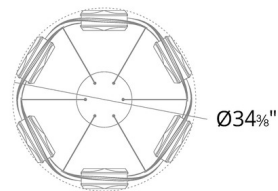

Specifications

COLOR Clear Radiance Crystal
BODY FINISH Brushed Nickel
WATTAGE 50W
DIMMER Low Voltage Electronic
DIMENSIONS 34.375"W x 4.5"H
INTEGRATED LED MODULE 1 x LED/50W/120-277V LED

Technical Information

PRODUCT DIMENSIONS Adjustable Cable Lengths: 120"
COLOR RENDERING 90 CRI
LAMP COLOR CCT Select
LUMENS/WATT 132.62
LUMINOUS FLUX 6631 lumens

Shown in brushed nickel / clear radiance crystal

CLICK TO VIEW PRODUCT