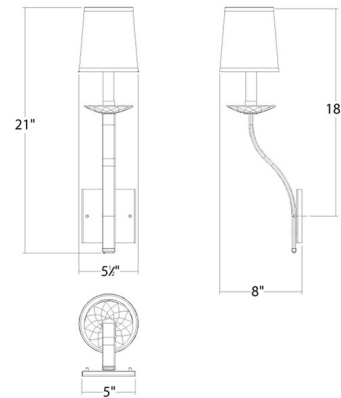

### Description

The Catalena Wall Sconce introduces sculptural sophistication to your interior space. A smooth backplate supports a gracefully sweeping arm, accented with a hand cut crystal bobèche. Finished with a crisp white shade, it gently diffuses light to create a soft, inviting glow throughout the room.

### Specifications

COLOR . . . . . Clear Radiance Crystal  
BODY FINISH . . . . . Heirloom Gold  
WATTAGE . . . . . 9W  
DIMMER . . . . . Standard 120V  
DIMENSIONS . . . . . 5.5"W x 21"H x 8"D  
BULB NOT INCLUDED . . . . . 1 x B10/Candelabra (E12)/9W/120V LED  
OTHER BULB OPTIONS . . . . . B10/Candelabra (E12)/60W/120V Incandescent