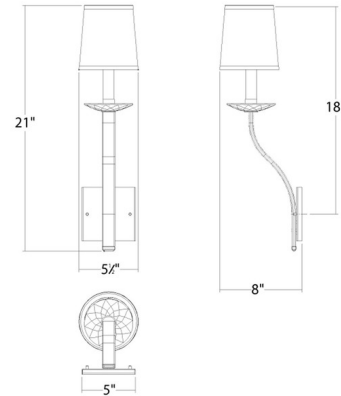

### Description

The Catalena Wall Sconce introduces sculptural sophistication to your interior space. A smooth backplate supports a gracefully sweeping arm, accented with a hand cut crystal bobèche. Finished with a crisp white shade, it gently diffuses light to create a soft, inviting glow throughout the room.

### Specifications

COLOR . . . . . Clear Radiance Crystal  
BODY FINISH . . . . . Heirloom Gold  
WATTAGE . . . . . 9W  
DIMMER . . . . . Standard 120V  
DIMENSIONS . . . . . 5.5"W x 21"H x 8"D  
BULB NOT INCLUDED . . . . . 1 x B10/Candelabra (E12)/9W/120V LED  
OTHER BULB OPTIONS . . . . . B10/Candelabra (E12)/60W/120V Incandescent