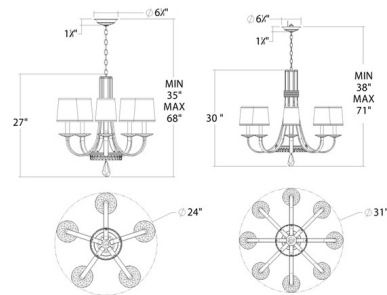

Description

The Catalena Chandelier adds sculptural sophistication to your interior space. Gracefully sweeping arms, accented with a hand cut crystal bobèche. Finished with crisp white shades, that gently diffuse the light to create a soft, inviting glow throughout your room.

Shown in ferro black / clear radiance crystal

Specifications

COLOR Clear Radiance Crystal
 BODY FINISH Ferro Black
 WATTAGE 45W
 DIMMER Standard 120V
 DIMENSIONS 24"W x 27"H
 BULB NOT INCLUDED 5 x B10/Candelabra (E12)/9W/120V LED
 OTHER BULB OPTIONS B10/Candelabra (E12)/60W/120V Incandescent

Technical Information

PRODUCT DIMENSIONS Min/Max Adjustable Overall Height: 35" - 68"

CLICK TO VIEW PRODUCT

Notes: