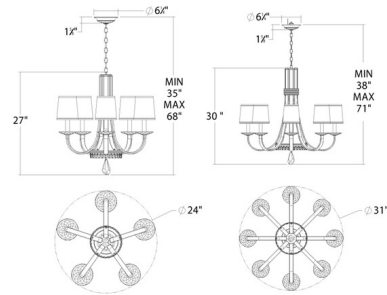

Description

The Catalena Chandelier adds sculptural sophistication to your interior space. Gracefully sweeping arms, accented with a hand cut crystal bobèche. Finished with crisp white shades, that gently diffuse the light to create a soft, inviting glow throughout your room.

Shown in ferro black / clear radiance crystal

Specifications

COLOR Clear Radiance Crystal
 BODY FINISH Ferro Black
 WATTAGE 45W
 DIMMER Standard 120V
 DIMENSIONS 24"W x 27"H
 BULB NOT INCLUDED 5 x B10/Candelabra (E12)/9W/120V LED
 OTHER BULB OPTIONS B10/Candelabra (E12)/60W/120V Incandescent

Technical Information

PRODUCT DIMENSIONS Min/Max Adjustable Overall Height: 35" - 68"

CLICK TO VIEW PRODUCT

Notes: