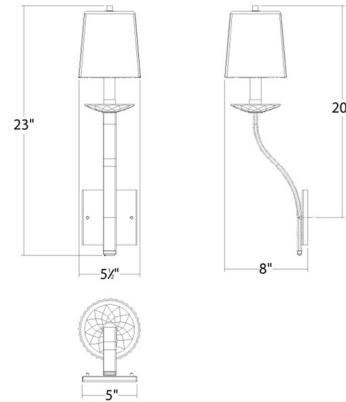

Description

The Catalena Wall Sconce introduces sculptural sophistication to your interior space. A smooth backplate supports a gracefully sweeping arm, accented with a hand cut crystal bobèche. Finished with a crisp white, pleated shade, it gently diffuses light to create a soft, inviting glow throughout the room.

Shown in heirloom gold / clear radiance crystal

Specifications

COLOR Clear Radiance Crystal
BODY FINISH Heirloom Gold
WATTAGE 9W
DIMMER Standard 120V
DIMENSIONS 5.5"W x 23"H x 8"D
BULB NOT INCLUDED 1 x B10/Candelabra (E12)/9W/120V LED
OTHER BULB OPTIONS 1 x B10/Candelabra (E12)/60W/120V Incandescent