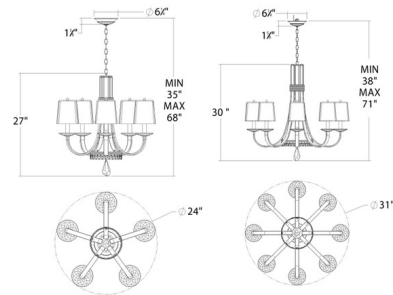

### Specifications

COLOR . . . . . Clear Radiance Crystal  
BODY FINISH . . . . . Antique Silver  
WATTAGE . . . . . 45W  
DIMMER . . . . . Standard 120V  
DIMENSIONS . . . . . 24\"W x 27\"H  
BULB NOT INCLUDED . . . . . 5 x B10/Candelabra (E12)/9W/120V LED  
OTHER BULB OPTIONS . . . . . B10/Candelabra (E12)/60W/120V Incandescent

### Technical Information

PRODUCT DIMENSIONS . . . . . Min/Max Adjustable Overall Height: 35\" - 68\"

CLICK TO VIEW PRODUCT

Notes: