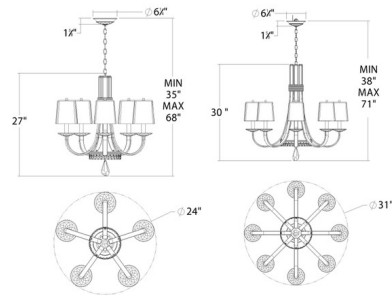

Shown in antique silver / clear radiance crystal

Specifications

- COLOR Clear Radiance Crystal
- BODY FINISH Antique Silver
- WATTAGE 45W
- DIMMER Standard 120V
- DIMENSIONS 24\"W x 27\"H
- BULB NOT INCLUDED 5 x B10/Candelabra (E12)/9W/120V LED
- OTHER BULB OPTIONS B10/Candelabra (E12)/60W/120V Incandescent

Technical Information

PRODUCT DIMENSIONS Min/Max Adjustable Overall Height: 35\" - 68\"

CLICK TO VIEW PRODUCT

Notes: