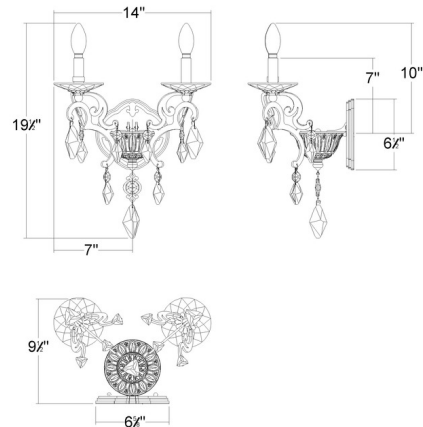

Lightology

lightology.com
866-954-4489
04-22-26

Project: _____

Company: _____

Location: _____ Fixture Type: _____

SPEC #: **SCH1544498**

Approved On: _____ Approved By: _____

Tamerlaine Wall Sconce By Schonbek Signature

Description

The Tamerlaine Wall Sconce infuses your interior space with the charm of Old World metal craftsmanship. Its elegant, timeless frame is adorned with faceted crystal octagons and delicate floral crystal bobeches, creating a rich, radiant glow that enhances the ambiance of your room.

Shown in etruscan gold / clear radiance crystal

Specifications

COLOR Clear Radiance Crystal
BODY FINISH Etruscan Gold
WATTAGE 18W
DIMMER Standard 120V
DIMENSIONS 14\"W x 19.5\"H x 9.5\"D
BULB NOT INCLUDED 2 x B10/Candelabra (E12)/9W/120V LED
OTHER BULB OPTIONS B10/Candelabra (E12)/60W/120V Incandescent