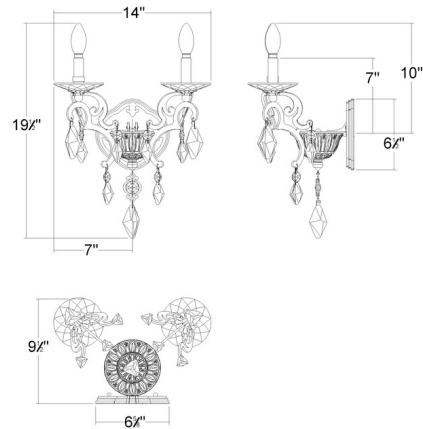

Lightology

lightology.com
866-954-4489
07-01-26

Project: _____

Company: _____

Location: _____ Fixture Type: _____

SPEC #: **SCH1544498**

Approved On: _____ Approved By: _____

Tamerlaine Wall Sconce By Schonbek Signature

Description

The Tamerlaine Wall Sconce infuses your interior space with the charm of Old World metal craftsmanship. Its elegant, timeless frame is adorned with faceted crystal octagons and delicate floral crystal bobeches, creating a rich, radiant glow that enhances the ambiance of your room.

Shown in etruscan gold / clear radiance crystal

Specifications

COLOR Clear Radiance Crystal
BODY FINISH Etruscan Gold
WATTAGE 18W
DIMMER Standard 120V
DIMENSIONS 14\"W x 19.5\"H x 9.5\"D
BULB NOT INCLUDED 2 x B10/Candelabra (E12)/9W/120V LED
OTHER BULB OPTIONS B10/Candelabra (E12)/60W/120V Incandescent