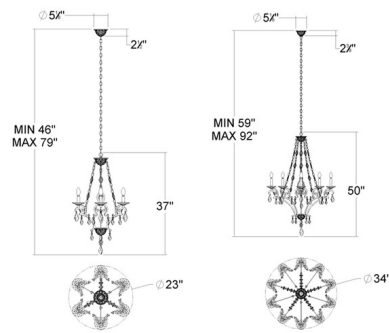

By Schonbek Signature

Description

The Tamelaine Chandelier infuses your interior space with the charm of Old World metal craftsmanship. Its elegant, timeless frame is adorned with faceted crystal octagons and delicate floral crystal bobeches, creating a rich, radiant glow that enhances the ambiance of your room. Note: Due to the weight of the 50 inch option, a junction box for fixtures weighing over 50 pounds is required.

Shown in antique silver / clear radiance crystal

Specifications

COLOR Clear Radiance Crystal
 BODY FINISH Antique Silver
 WATTAGE 54W
 DIMMER Standard 120V
 DIMENSIONS 23"W x 37"H
 BULB NOT INCLUDED 6 x B10/Candelabra (E12)/9W/120V LED
 OTHER BULB OPTIONS B10/Candelabra (E12)/60W/120V Incandescent

Technical Information

PRODUCT DIMENSIONS Adjustable Chain Length: 40"

CLICK TO VIEW PRODUCT

Notes: