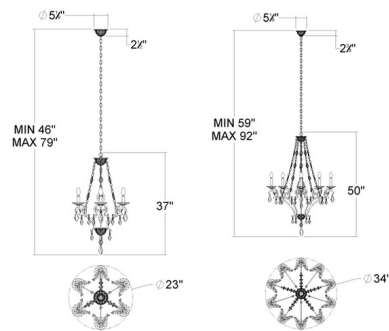

### Description

The Tamelaine Chandelier infuses your interior space with the charm of Old World metal craftsmanship. Its elegant, timeless frame is adorned with faceted crystal octagons and delicate floral crystal bobeches, creating a rich, radiant glow that enhances the ambiance of your room. Note: Due to the weight of the 50 inch option, a junction box for fixtures weighing over 50 pounds is required.

### Specifications

COLOR . . . . . Clear Radiance Crystal  
 BODY FINISH . . . . . Antique Silver  
 WATTAGE . . . . . 54W  
 DIMMER . . . . . Standard 120V  
 DIMENSIONS . . . . . 23"W x 37"H  
 BULB NOT INCLUDED . . . . . 6 x B10/Candelabra (E12)/9W/120V LED  
 OTHER BULB OPTIONS . . . . . B10/Candelabra (E12)/60W/120V Incandescent

### Technical Information

PRODUCT DIMENSIONS . . . . . Adjustable Chain Length: 40"

CLICK TO VIEW PRODUCT

Notes: