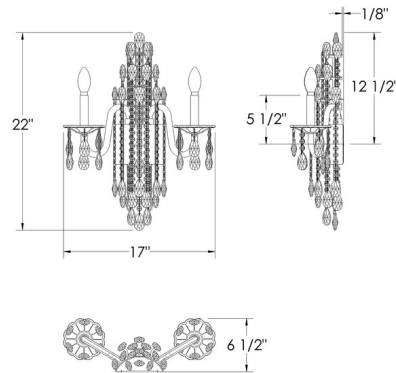

### Description

The Rainier Wall Sconce brings bold elegance to your interior space. Gracefully curved arms are adorned with crystal drops, while the striking backplate is detailed with cascading strands of almond and octagon shaped crystals, casting shimmering patterns of light throughout your room.

### Specifications

COLOR . . . . . Clear Radiance Crystal  
BODY FINISH . . . . . Polished Silver  
WATTAGE . . . . . 18W  
DIMMER . . . . . Standard 120V  
DIMENSIONS . . . . . 17"W x 22"H x 6.5"D  
BULB NOT INCLUDED . . . . . 2 x B10/Candelabra (E12)/9W/120V LED  
OTHER BULB OPTIONS . . . . . B10/Candelabra (E12)/60W/120V Incandescent