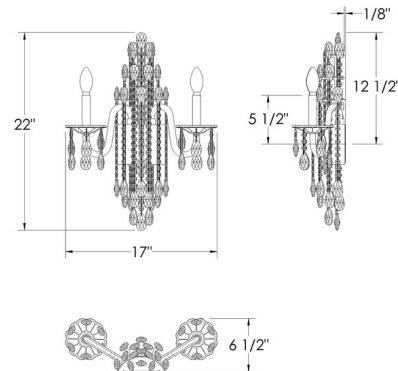

### Description

The Rainier Wall Sconce brings bold elegance to your interior space. Gracefully curved arms are adorned with crystal drops, while the striking backplate is detailed with cascading strands of almond and octagon shaped crystals, casting shimmering patterns of light throughout your room.

### Specifications

COLOR . . . . . Clear Radiance Crystal  
BODY FINISH . . . . . Polished Silver  
WATTAGE . . . . . 18W  
DIMMER . . . . . Standard 120V  
DIMENSIONS . . . . . 17"W x 22"H x 6.5"D  
BULB NOT INCLUDED . . . . . 2 x B10/Candelabra (E12)/9W/120V LED  
OTHER BULB OPTIONS . . . . . B10/Candelabra (E12)/60W/120V Incandescent