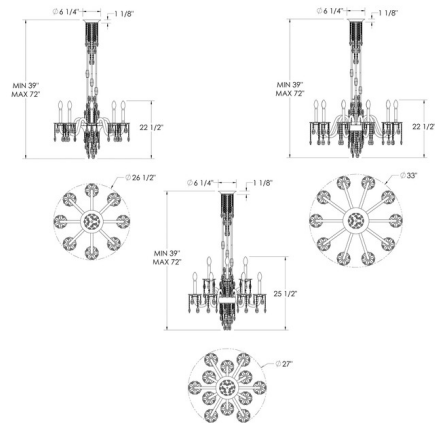

### Description

The Rainier Chandelier brings bold elegance to your interior space. Gracefully curved arms are adorned with crystal drops, while the striking backplate is detailed with cascading strands of almond and octagon shaped crystals, casting shimmering patterns of light throughout your room. It is suspended from a sturdy three rod metal stem set, and features a ceiling canopy embellished with cascading strands of crystal almonds and octagons. **Note:** Includes Crystal Breaks and Crystal Break Supports to create this unique rod assembly. See installation instructions on how to assemble.

### Specifications

COLOR . . . . . Clear Radiance Crystal  
 BODY FINISH . . . . . Polished Silver  
 WATTAGE . . . . . 72W  
 DIMMER . . . . . Standard 120V  
 DIMENSIONS . . . . . 26.5"W x 22.5"H  
 BULB NOT INCLUDED . . . . . 8 x B10/Candelabra (E12)/9W/120V LED  
 OTHER BULB OPTIONS . . . . . B10/Candelabra (E12)/60W/120V Incandescent

### Technical Information

PRODUCT DIMENSIONS . . . . Dpwnrods: Two 3", Three 6", and Four 12" Included

Shown in polished silver / clear radiance crystal

CLICK TO VIEW PRODUCT

Notes: