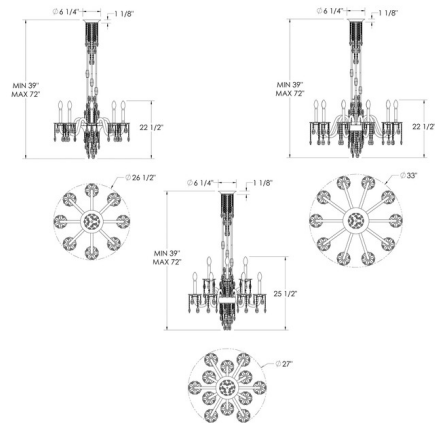

Description

The Rainier Chandelier brings bold elegance to your interior space. Gracefully curved arms are adorned with crystal drops, while the striking backplate is detailed with cascading strands of almond and octagon shaped crystals, casting shimmering patterns of light throughout your room. It is suspended from a sturdy three rod metal stem set, and features a ceiling canopy embellished with cascading strands of crystal almonds and octagons. Note: Includes Crystal Breaks and Crystal Break Supports to create this unique rod assembly. See installation instructions on how to assemble.

Shown in polished silver / clear radiance crystal

Specifications

COLOR Clear Radiance Crystal
BODY FINISH Polished Silver
WATTAGE 72W
DIMMER Standard 120V
DIMENSIONS 26.5\"W x 22.5\"H
BULB NOT INCLUDED 8 x B10/Candelabra (E12)/9W/120V LED
OTHER BULB OPTIONS B10/Candelabra (E12)/60W/120V Incandescent

Technical Information

PRODUCT DIMENSIONS Dpwnrods: Two 3\", Three 6\", and Four 12\" Included

CLICK TO VIEW PRODUCT

Notes: