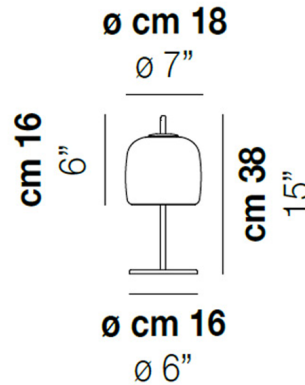

### Specifications

COLOR	Smoky
BODY FINISH	Matte Gold
WATTAGE	8.5W
DIMMER	Included
DIMENSIONS	7"W x 15"H
INTEGRATED LED MODULE	1 x LED/8.5W/120V LED