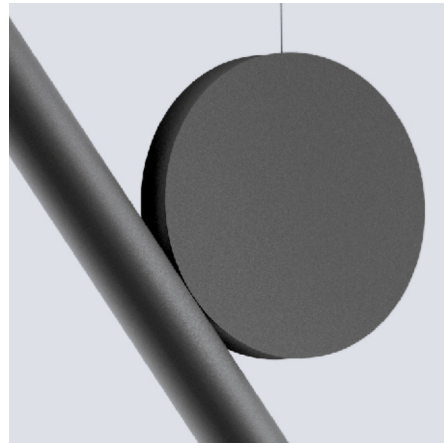

By Luceplan

Description

The Doi Suspension Counterweight is an accessory for the the Doi Pendant by Luceplan that allows the pendant to transform from a simple downlight to a versatile adjustable spotlight. The disc magnetically attaches to cylindrical pendant and can be moved along the pendant to adjust the angle.

Shown in black

Note: Pendant and counterweight disc accessory sold separately

Specifications

COLOR	N/A
BODY FINISH	Black
WATTAGE	N/A
DIMMER	N/A
DIMENSIONS	3.9"W x 3.9"H
BULB	N/A
COUNTRY OF ORIGIN	Italy

CLICK TO VIEW PRODUCT