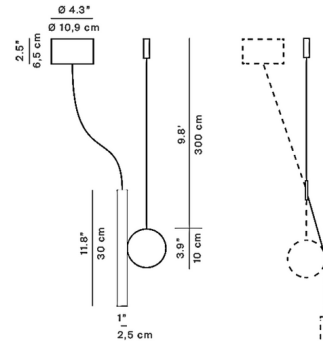

By Luceplan

Description

The Doi Suspension Counterweight is an accessory for the the Doi Pendant by Luceplan that allows the pendant to transform from a simple downlight to a versatile adjustable spotlight. The disc magnetically attaches to cylindrical pendant and can be moved along the pendant to adjust the angle.

Shown in black

Note: Pendant and counterweight disc accessory sold separately

Specifications

COLOR	N/A
BODY FINISH	Black
WATTAGE	N/A
DIMMER	N/A
DIMENSIONS	3.9"W x 3.9"H
BULB	N/A
COUNTRY OF ORIGIN	Italy

CLICK TO VIEW PRODUCT