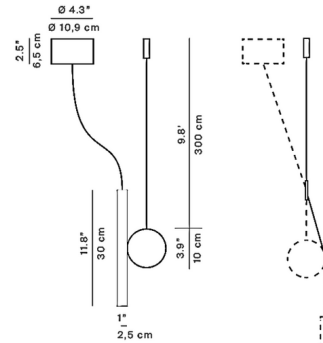

By Luceplan

Description

The Doi Suspension Counterweight is an accessory for the the Doi Pendant by Luceplan that allows the pendant to transform from a simple downlight to a versatile adjustable spotlight. The disc magnetically attaches to cylindrical pendant and can be moved along the pendant to adjust the angle.

Shown in black

Note: Pendant and counterweight disc accessory sold separately

Specifications

COLOR	N/A
BODY FINISH	Black
WATTAGE	N/A
DIMMER	N/A
DIMENSIONS	3.9"W x 3.9"H
BULB	N/A
COUNTRY OF ORIGIN	Italy

CLICK TO VIEW PRODUCT