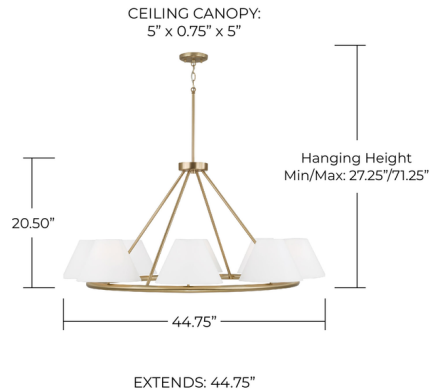

Description

The Parson Ring Chandelier brings a clean sophistication to your interior space. The slim ring holds cone shaped fabric shades that casts warm shadows of light across your room. Bottom glass diffusers help soften the light. Note: Includes a 1-Year Manufacturer Warranty.

Specifications

COLOR Soft White
BODY FINISH Matte Brass
WATTAGE 72W
DIMMER Standard 120V
DIMENSIONS 44.75"W x 20.5"H
BULB NOT INCLUDED 8 x B10/Candelabra (E12)/9W/120V LED
COUNTRY OF ORIGIN China

Shown in matte brass / soft white