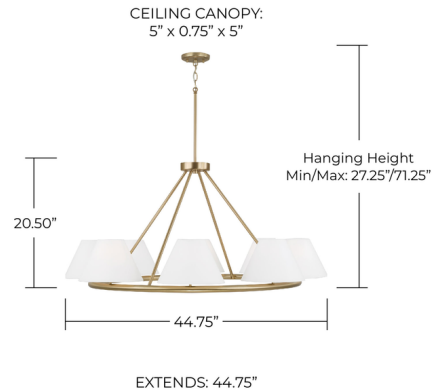

### Description

The Parson Ring Chandelier brings a clean sophistication to your interior space. The slim ring holds cone shaped fabric shades that casts warm shadows of light across your room. Bottom glass diffusers help soften the light. Note: Includes a 1-Year Manufacturer Warranty.

### Specifications

COLOR	Soft White
BODY FINISH	Matte Brass
WATTAGE	72W
DIMMER	Standard 120V
DIMENSIONS	44.75"W x 20.5"H
BULB NOT INCLUDED	8 x B10/Candelabra (E12)/9W/120V LED
COUNTRY OF ORIGIN	China

CLICK TO VIEW PRODUCT